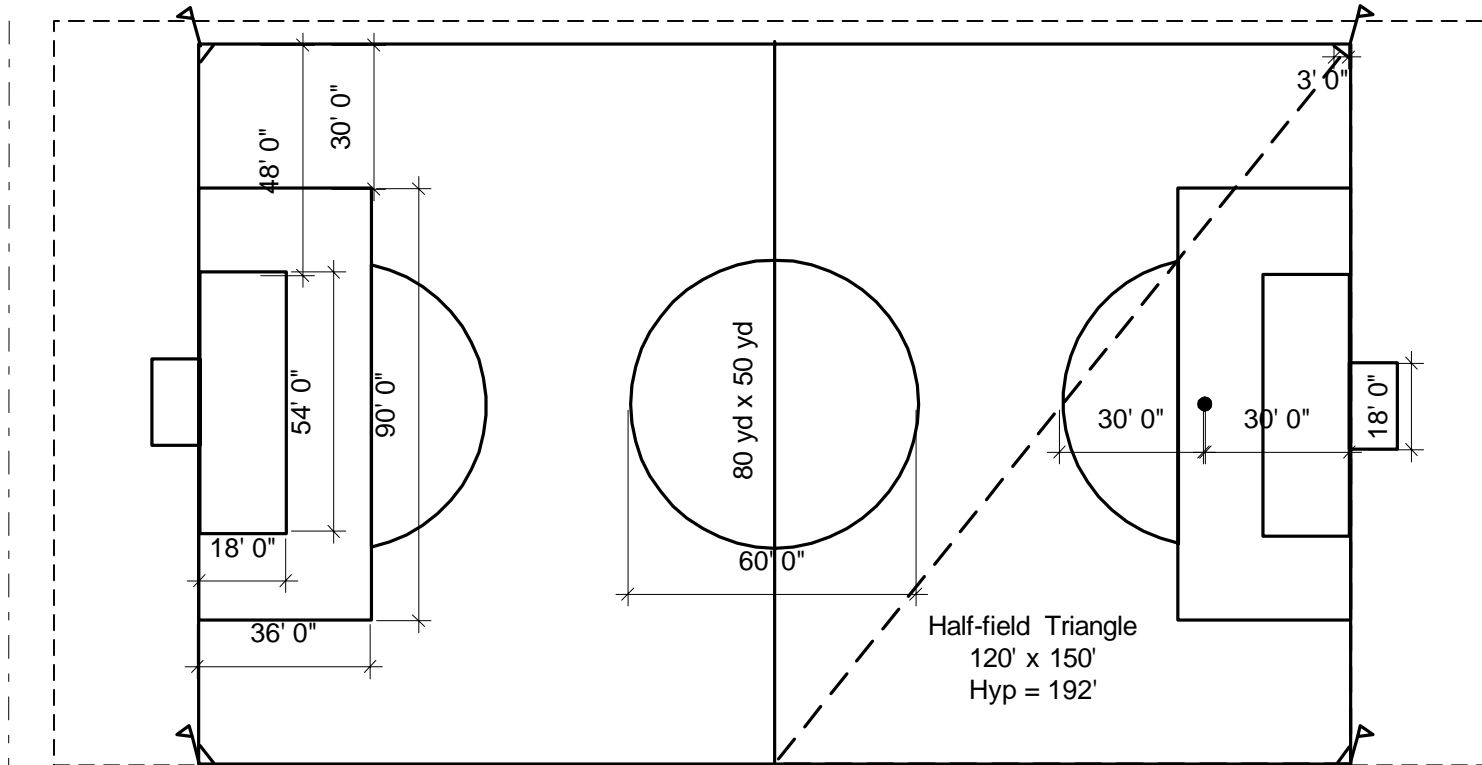

**Memorial Field
Airmont Avenue, Mahwah
Small-Sided**

(Space available is approx 280 ft x 155 ft)

If lined as 76' x 45', like Trinity, half-field triangle hypotenuse is 176' 8.33"

Fence